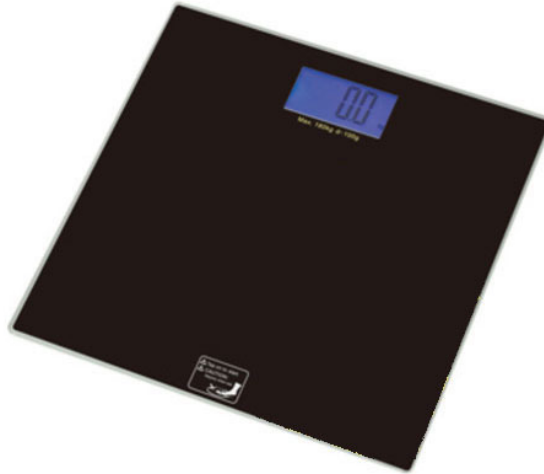

Electronic Body Scale

BY823

Your new electronic personal scale has been designed to accurately indicate your weight gain or loss over a period of time, and should give many years of service under normal used. Equipped with a high precision strain gauge sensor system.

Specification

Main function: Measure the weight

Capacity : 6 - 180 Kg / 400 lb

Division : 0.1 Kg (100 g) / 0.2 lb

Equipped with 4 high precision sensors

6 mm tempered glass

LCD display size: 76 x 40 mm, digit height 30 mm.

Automatic switch off after 6 seconds of idle time

3 units selection (Kg/St/Lb)

Auto zero resetting and power off

Power : 2 x 3V CR2032 lithium batteries

Low battery (Lo) indication and Overload indication (Err)

Package

Carton/pcs : 8 pcs

Product size : 302 x 302 x 21 mm

Colour box size : 330 x 328 x 51 mm

Carton size : 345 x 345 x 430 mm

N.W. : 13.6 Kg

G.W. : 15.5 Kg