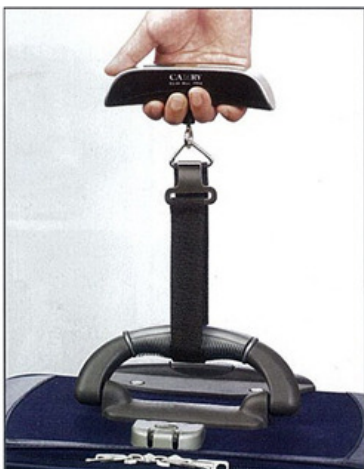

← *Electronic Household Scale*